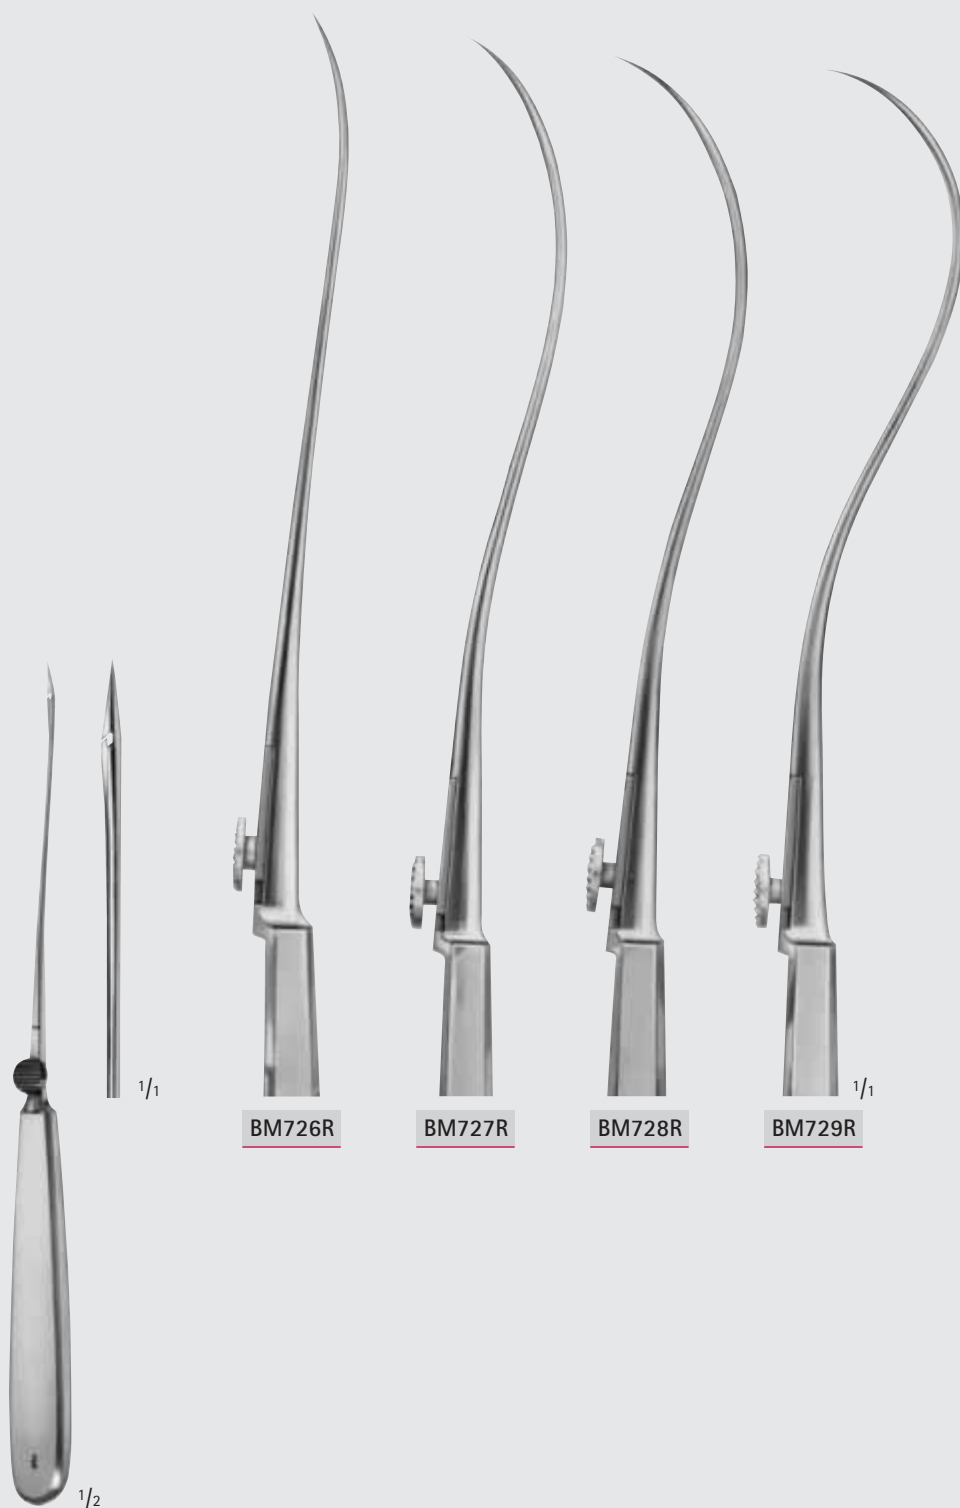

Nadelhalter – Needle Holders
Naht-Instrumente – Reverdin-Nadeln
Suture Instruments – Reverdin Needles

BM

BM726R

BM727R

BM728R

BM729R

1/1

1/2

REVERDIN

BM726R-BM729R

220 mm, 8 3/4"